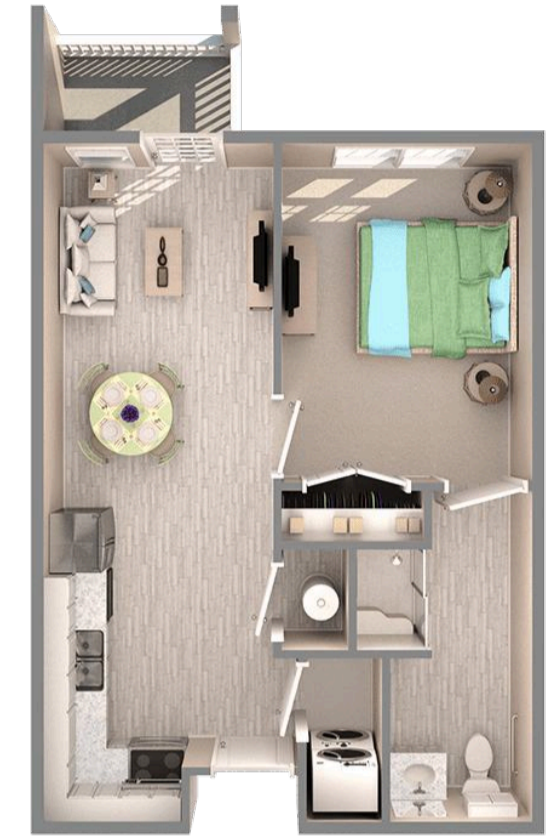

One Bedroom

Rise

517 sq. ft. 01 Bed 01 Bath

Thrive

590 sq. ft. 01 Bed 01 Bath

Flourish

697 sq. ft. 01 Bed 01 Bath

Dream

819 sq. ft. 01 Bed 01 Bath

Two Bedroom

Soar

888 sq. ft. 02 Bed 1.5 Bath

Aspire

956 sq. ft. 02 Bed 02 Bath

Shine

1005 sq. ft. 02 Bed 1.5 Bath

Imagine

1057 sq. ft. 02 Bed 02 Bath