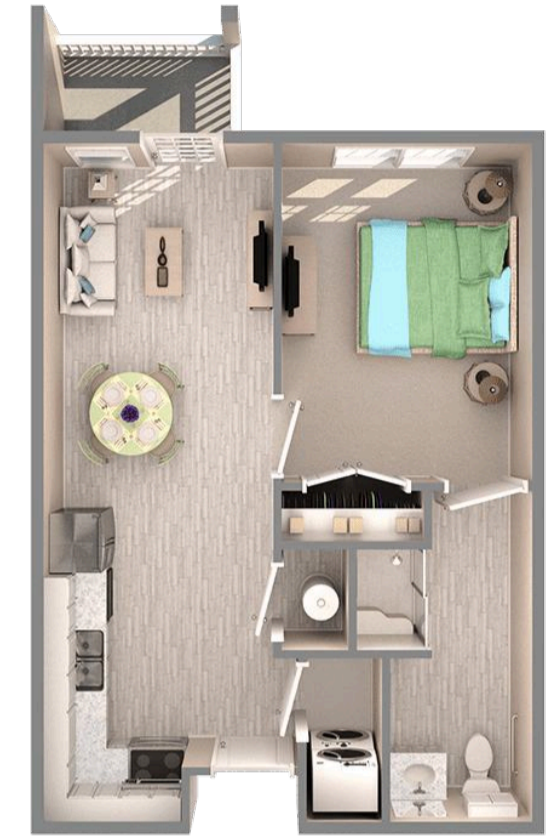

One Bedroom

The Bristol

517 sq. ft. 01 Bed 01 Bath

The Cumberland

590 sq. ft. 01 Bed 01 Bath

The Ridge

697 sq. ft. 01 Bed 01 Bath

The Timberlake

819 sq. ft. 01 Bed 01 Bath

Two Bedroom

The Pike

888 sq. ft. 02 Bed 1.5 Bath

The Ryman

1005 sq. ft. 02 Bed 1.5 Bath

The Chapman

956 sq. ft. 02 Bed 02 Bath

The Graceland

1057 sq. ft. 02 Bed 02 Bath